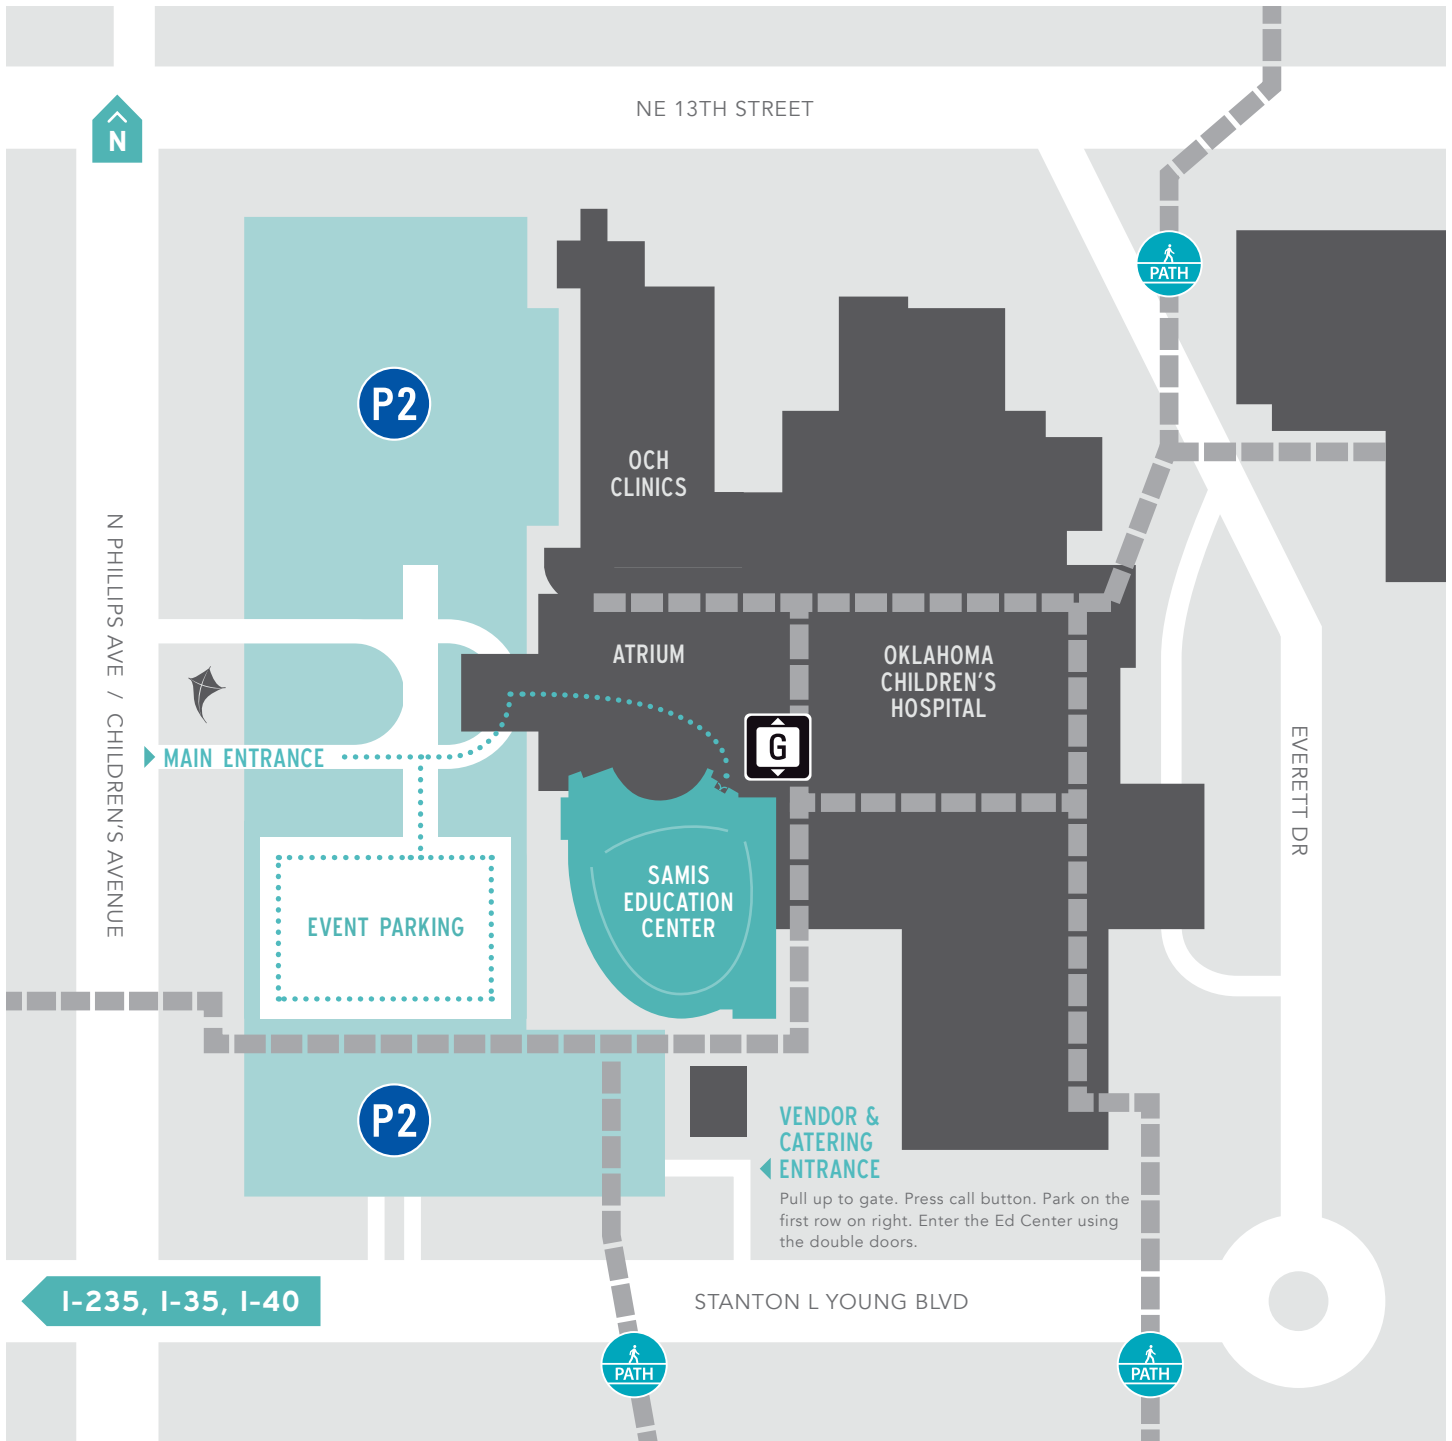

SAMIS

EDUCATION CENTER

SAMIS EDUCATION CENTER
1200 Children's Avenue
Oklahoma City, OK 73104

BOOKING INFORMATION
405.271.7600

SamisEducationCenter.com

CAMPUS MAP

VENDOR & CATERING ENTRANCE
Pull up to gate. Press call button. Park on the first row on right. Enter the Ed Center using the double doors.